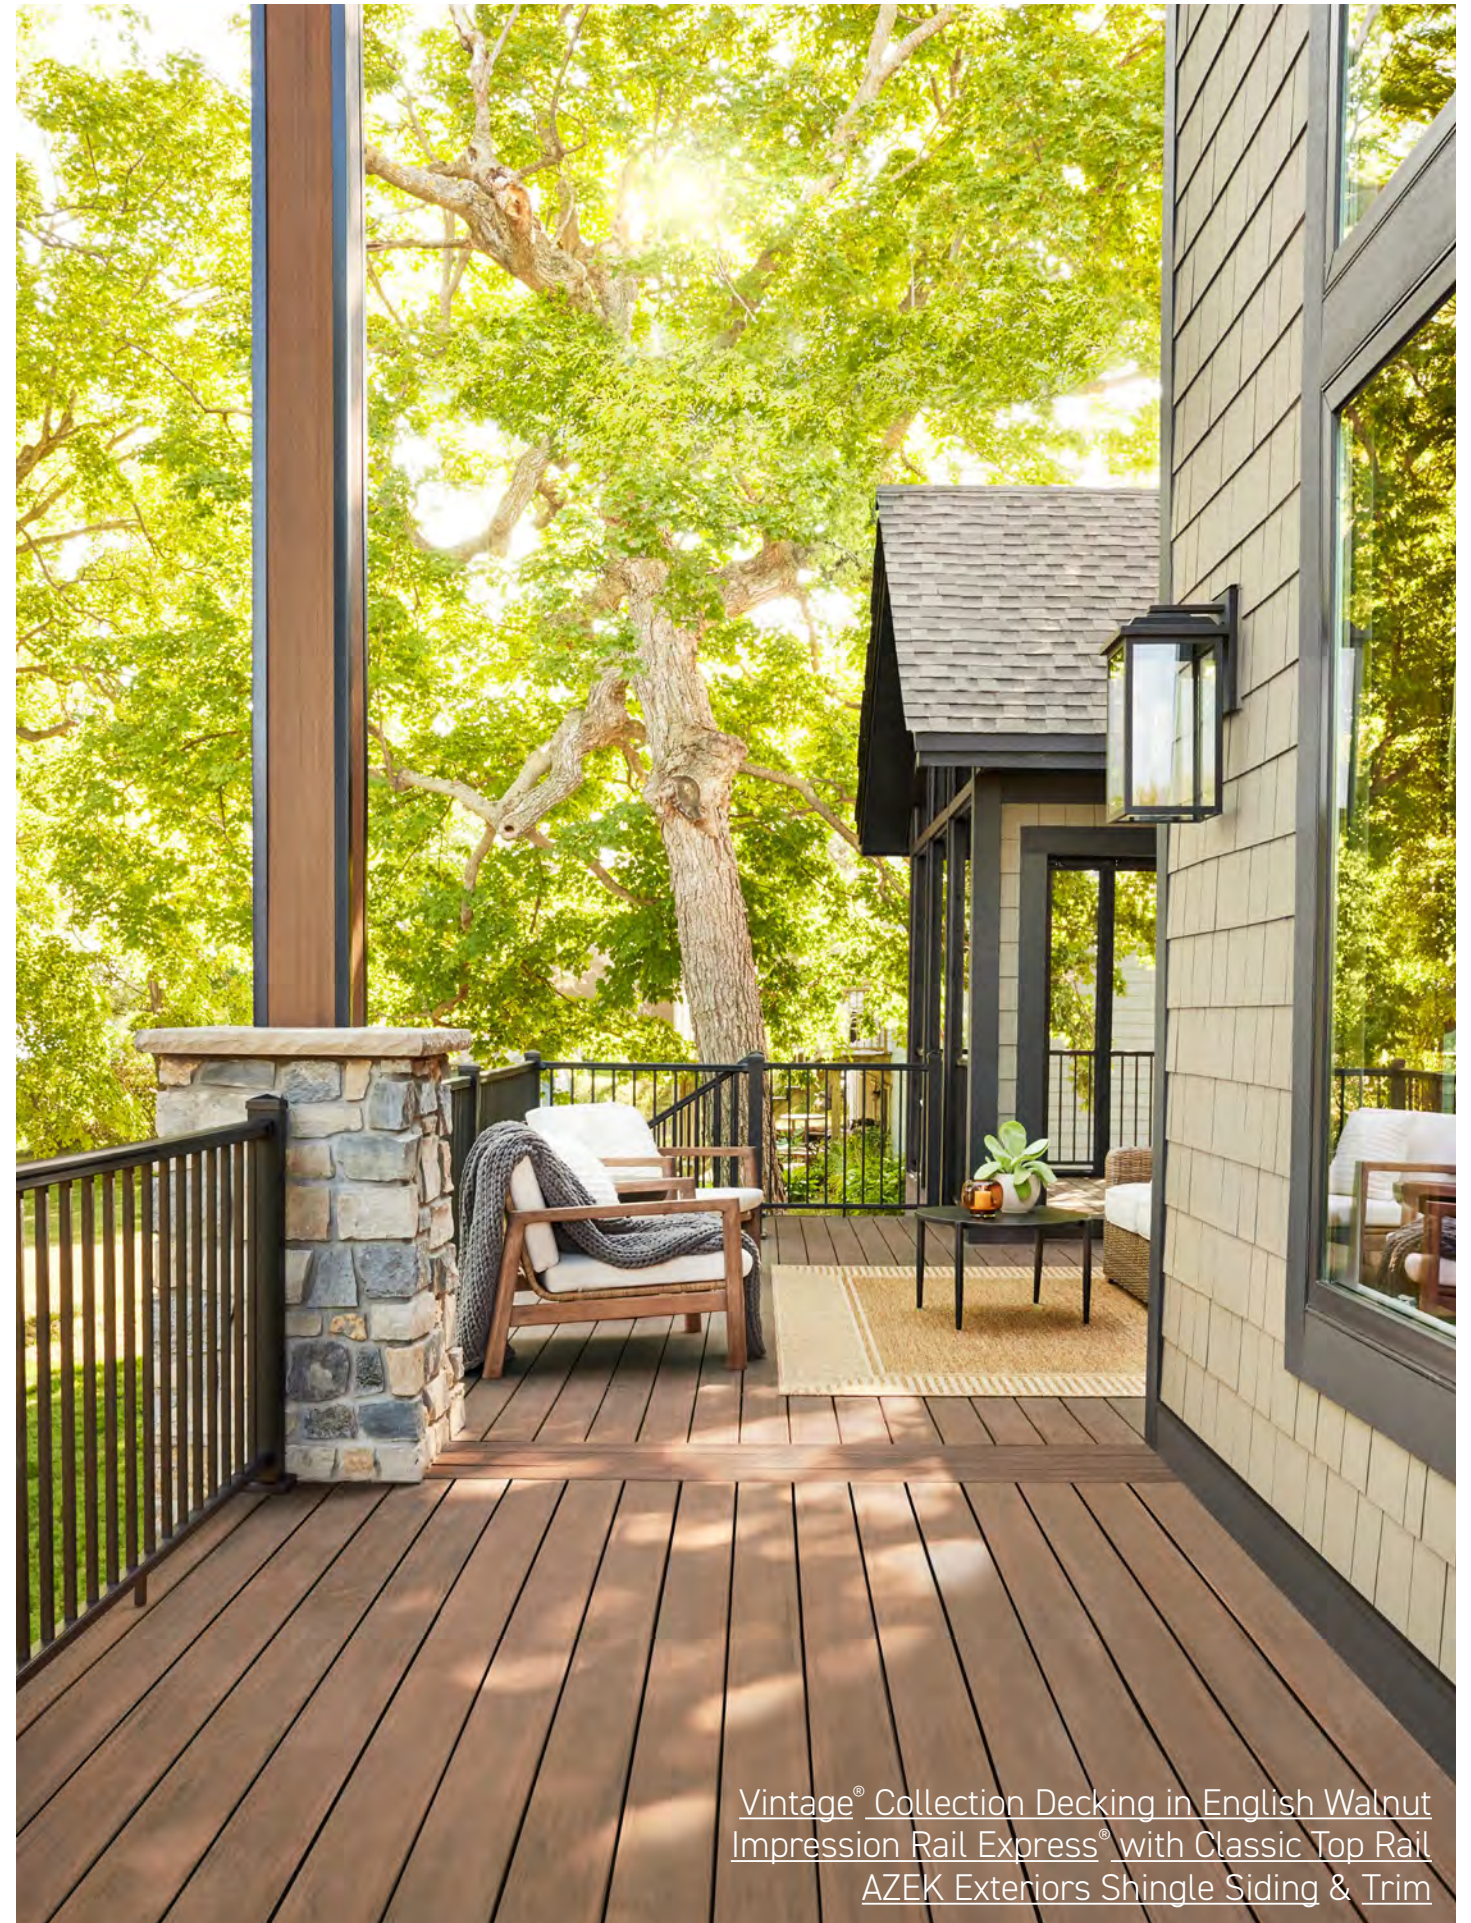

Vintage® Collection Decking in English Walnut
Impression Rail Express® with Classic Top Rail
AZEK Exteriors Shingle Siding & Trim