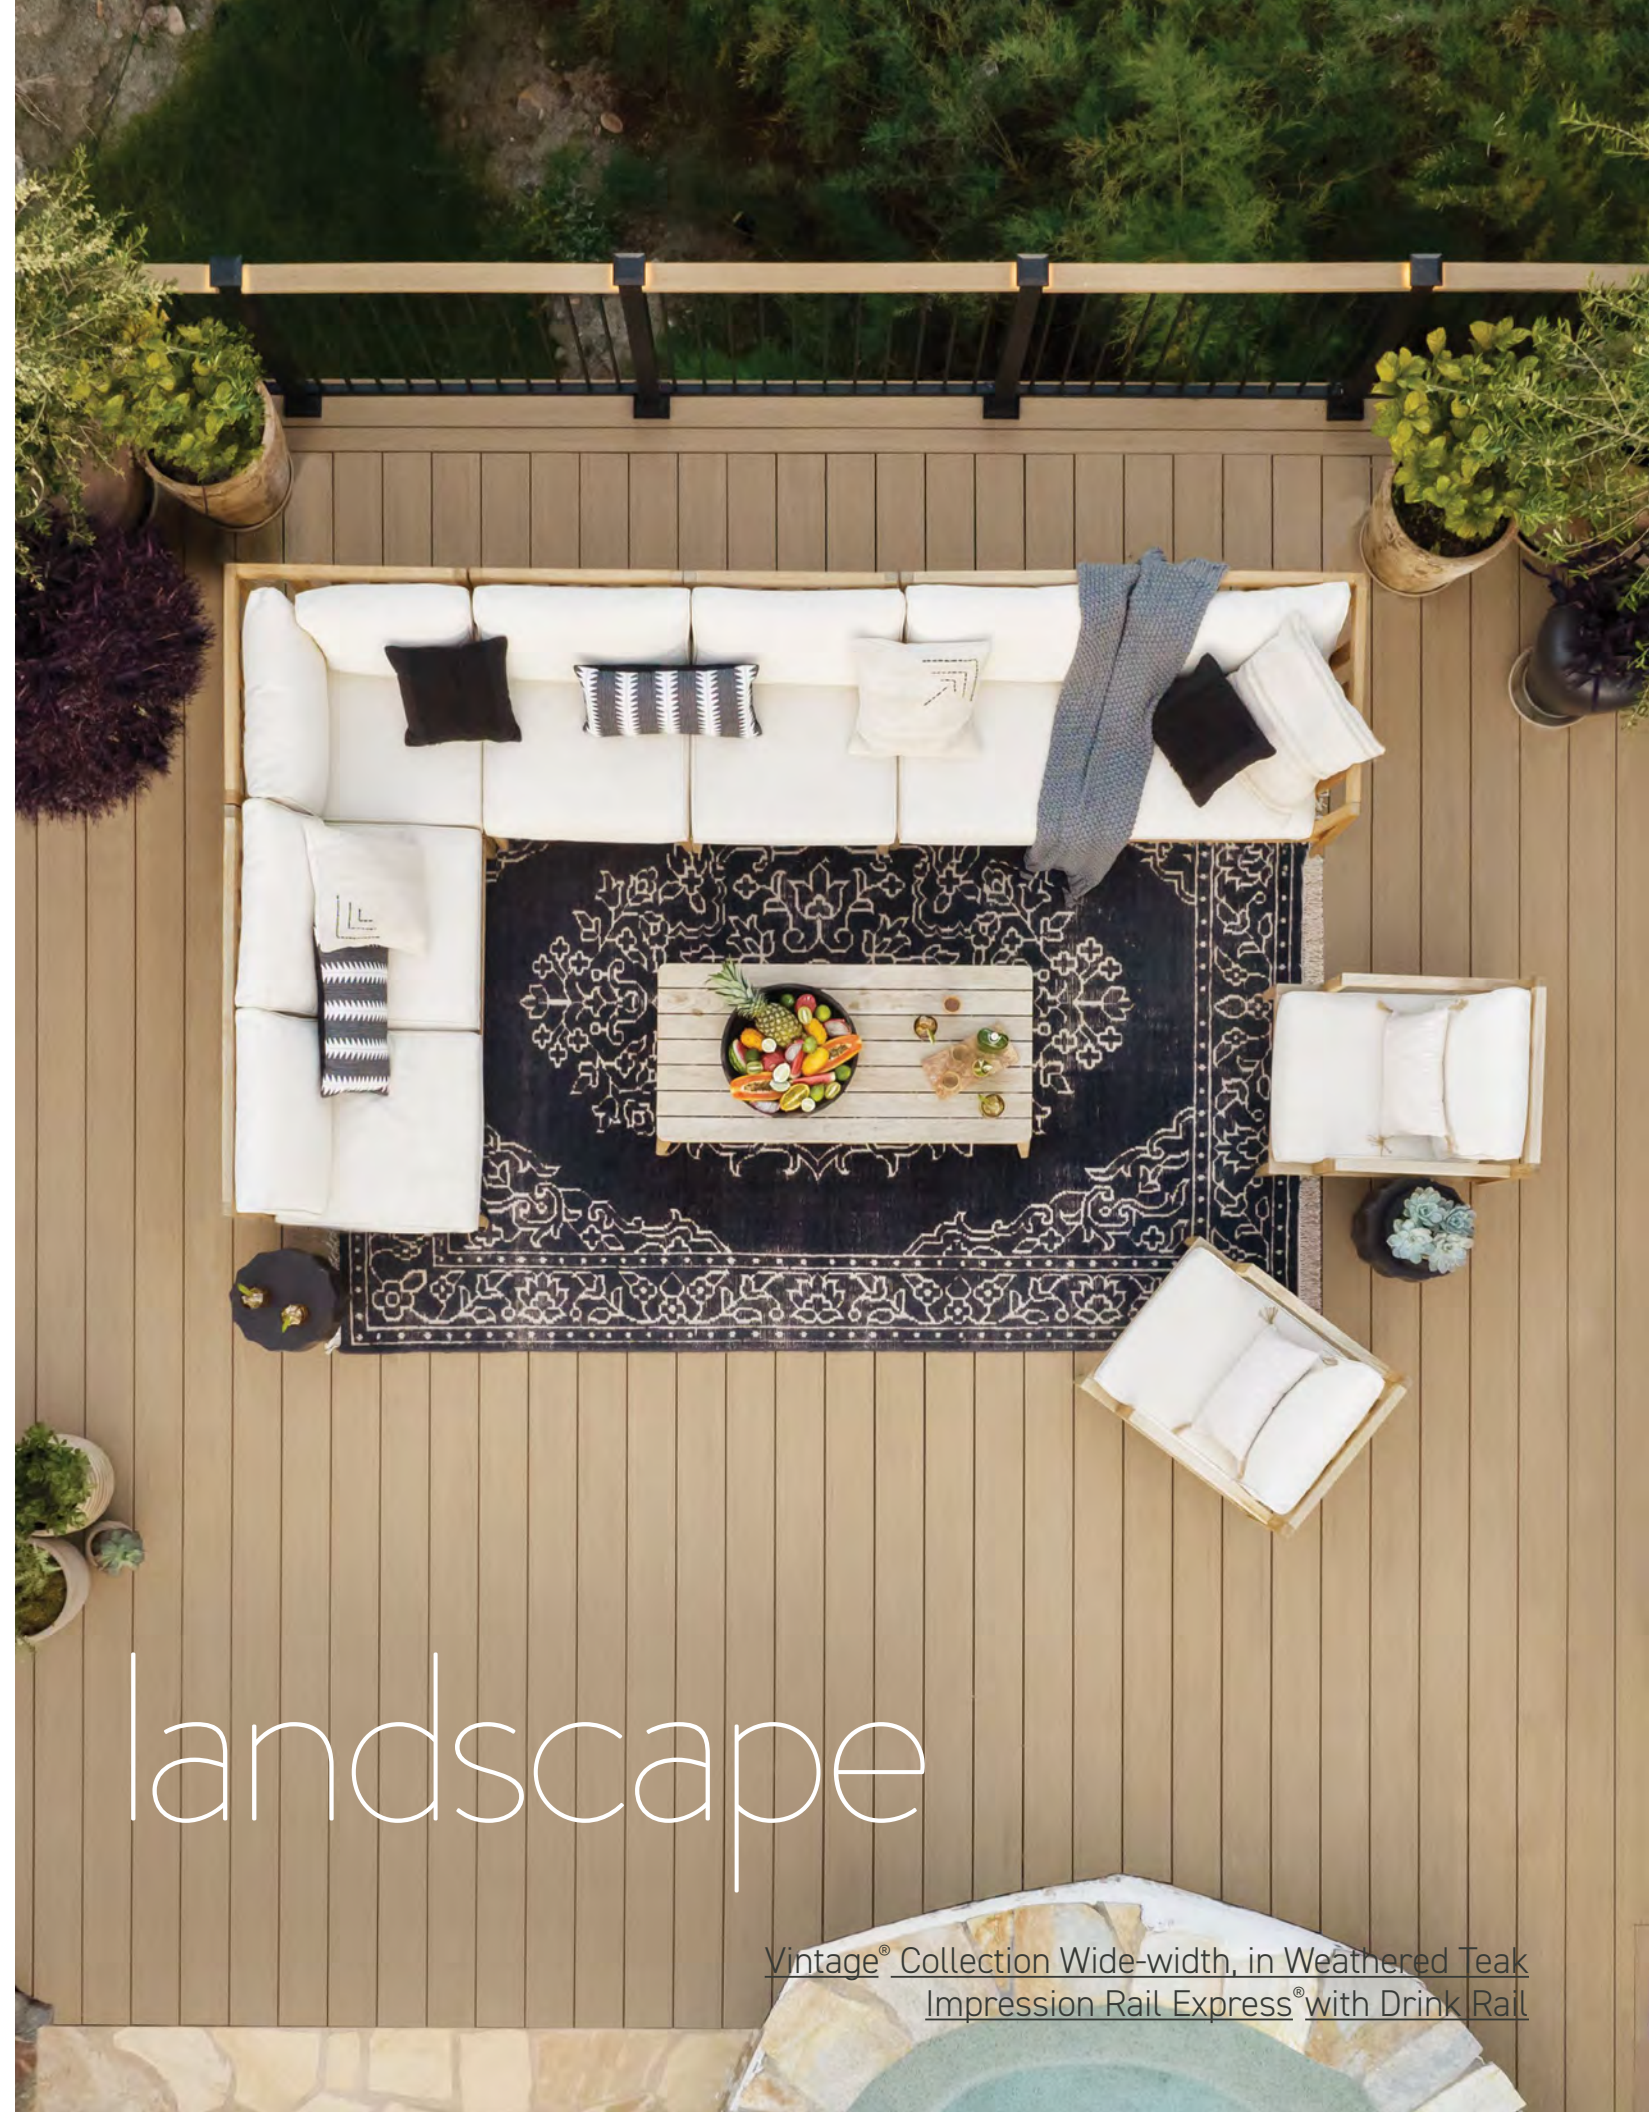

Endless horizons & peaceful sanctuary

DESERT OASIS

a seamless

landscape

Vintage® Collection Wide-width, in Weathered Teak
Impression Rail Express® with Drink Rail

NATURE'S LIVING ROOM

A SUNKISSED
LANDSCAPE, LUSH
GREEN PALMS
& NEVERENDING
BLUE SKIES

Vintage® Collection Wide-width, in Weathered Teak
Impression Rail Express® with Drink Rail

SUNNY & SANDY TONES

Embrace sunny, warm hues ranging from whitewashed to golden and sandy. Ideal for Scandi-chic looks, they pair beautifully with dark tones and work for contemporary and mid-century modern homes.