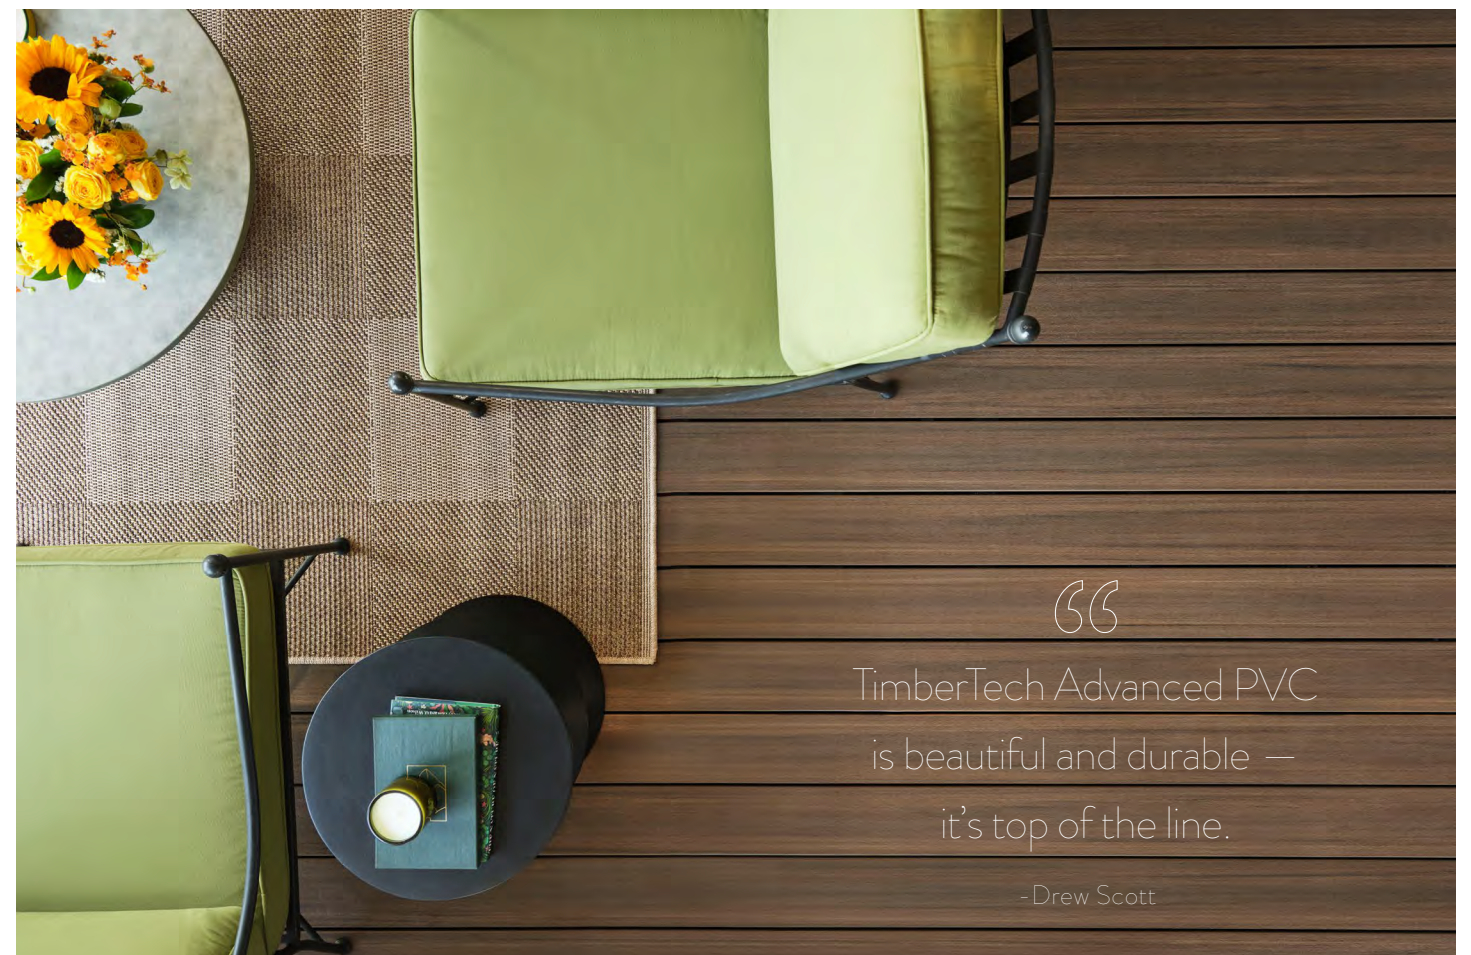

“

TimberTech Advanced PVC
is beautiful and durable —
it's top of the line.

-Drew Scott