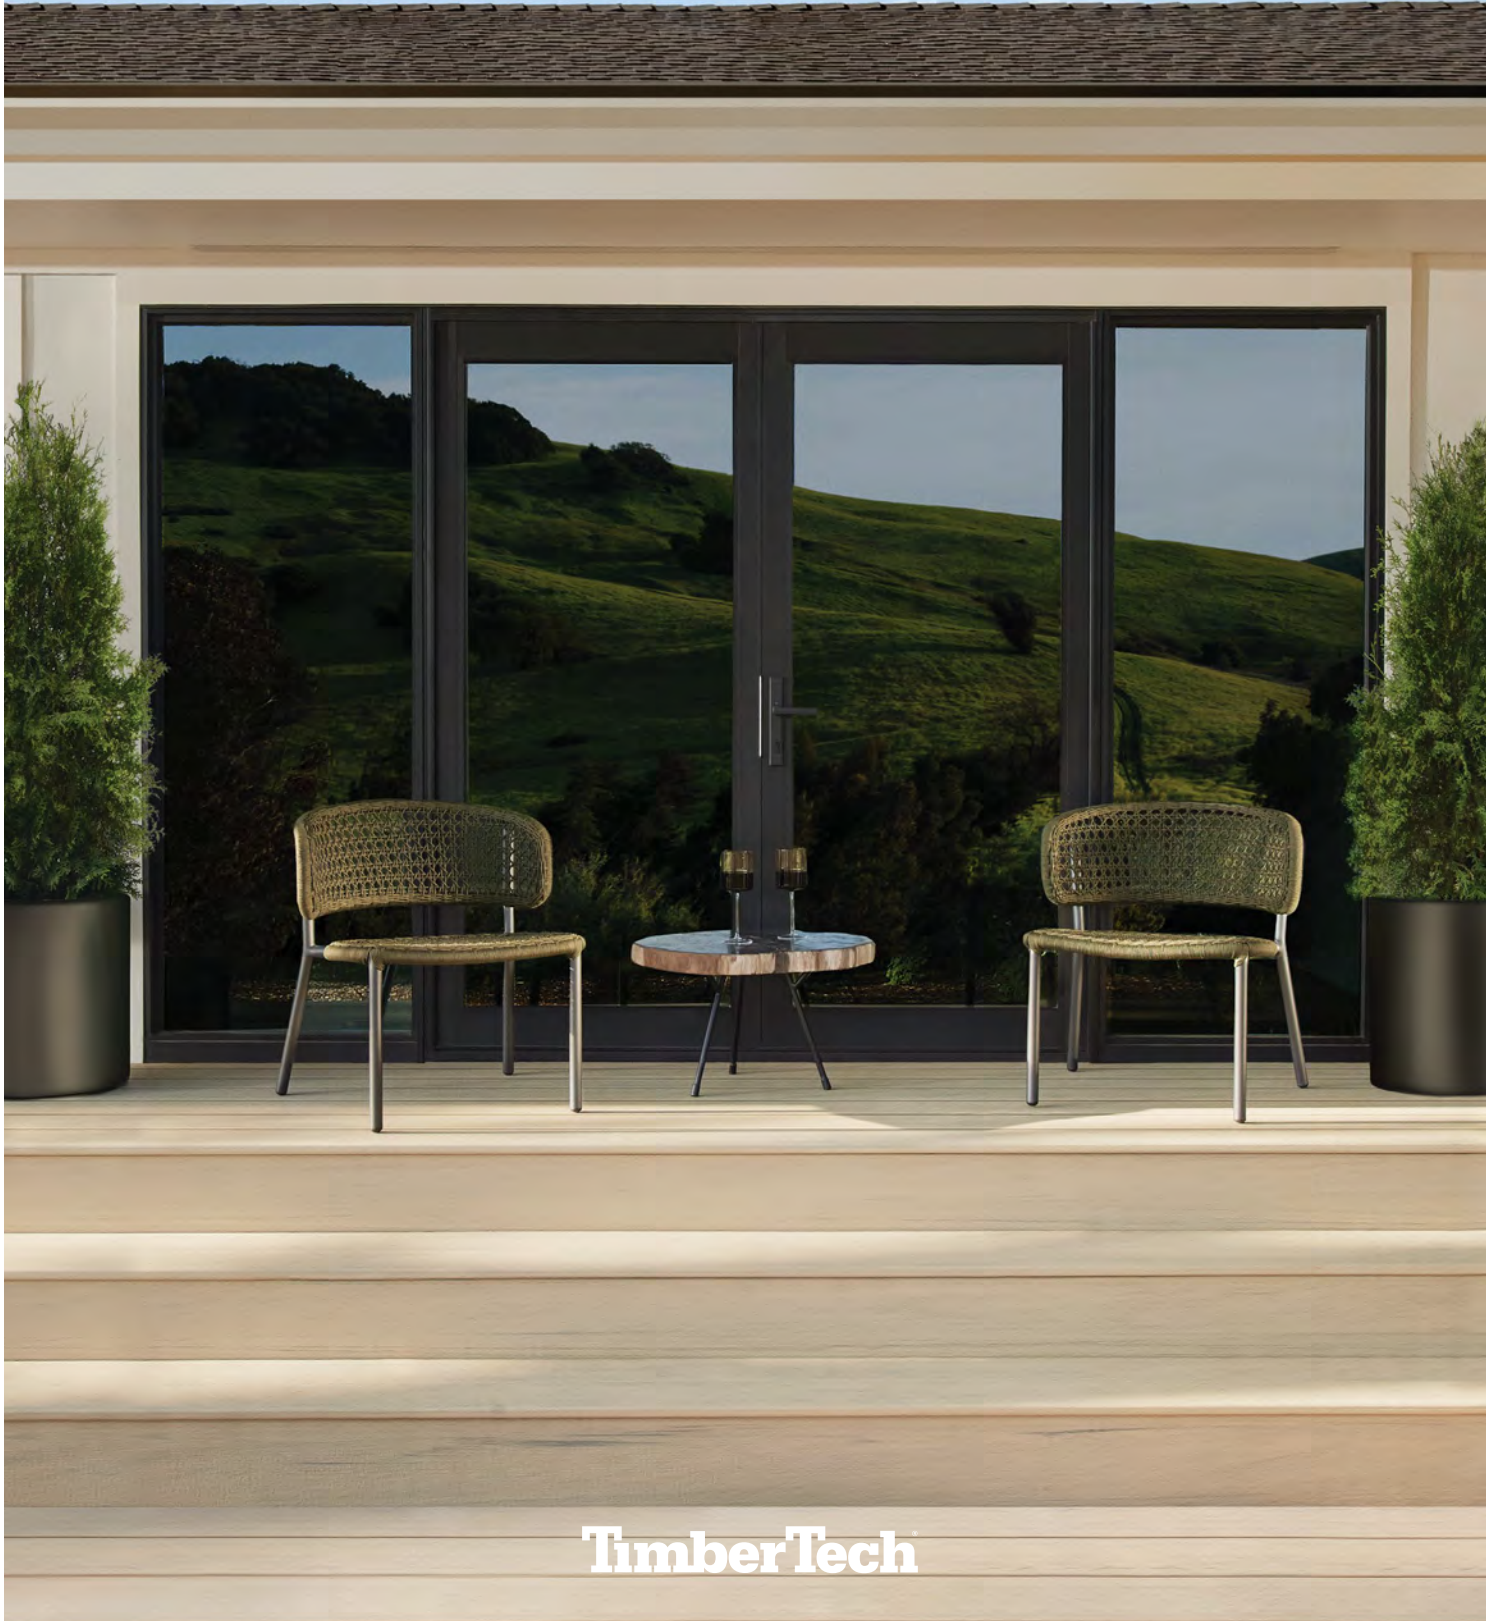

FEATURING
Reserve Collection in Reclaimed Chestnut

TimberTech