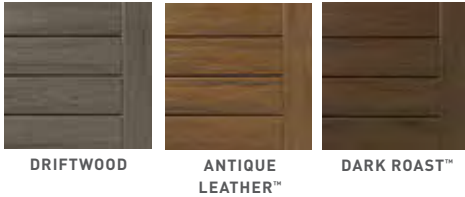

Legacy Collection

Bring artisanal decking with a cascading, highly complex blend of natural-looking colors and a hand-scraped texture to your deck design.

TIGERWOOD

Reserve Collection

Inspired by reclaimed wood, the rustic wire-brushed finish highlights a classic cathedral wood grain and offers better scratch resistance than competitors.

DRIFTWOOD

Terrain Collection[®]

Tap into the earthy and elegant moderately variegated and monochromatic colors of the Terrain Collection for a timeless, rugged deck that'll complete your outdoor living space.