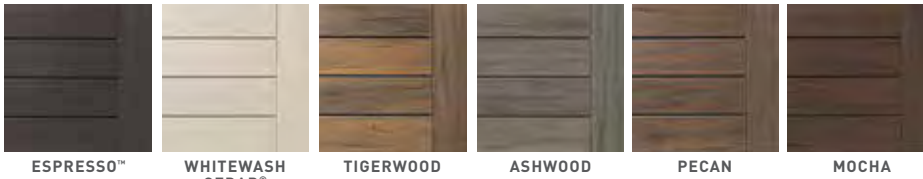

Legacy Collection

Bring artisanal decking with a cascading, highly complex blend of natural-looking colors and a hand-scraped texture to your deck design.

TIGERWOOD

Reserve Collection

Inspired by reclaimed wood, the rustic wire-brushed finish highlights a classic cathedral wood grain and offers better scratch resistance than competitors.