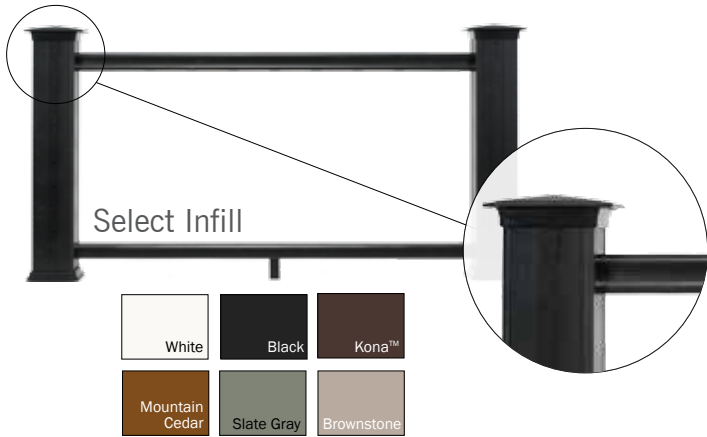

END COATING	Cedar	Gray	Brown Oak	Silver Maple	Sandy Birch	Rustic Elm	Stone Ash	Antique Palm	Antigua Gold	Amazon Mist	Caribbean Redwood	Mocha	Pecan	Tigerwood	Ashwood	Classic Black	Traditional Black	Brick
Cedar	•				•													
Gray		•		•			•			•					•			
Rosewood											Source Locally							•
Teak									•				•	•				
Walnut			•			•		•				•					•	
Black																•		

PRODUCT LINE

Railing

RADIANCERAIL®

Smooth lines. Classic colors. Visible elegance. Invisible hardware RadianceRail adds a distinctive profile and high-end presence to any deck with myriad options to mix and match.

RADIANCERAIL® EXPRESS

Specifically designed to allow quick, easy installation, RadianceRail Express offers a high-quality, capped composite railing system with a solid feel that looks like painted wood at a surprisingly affordable price.