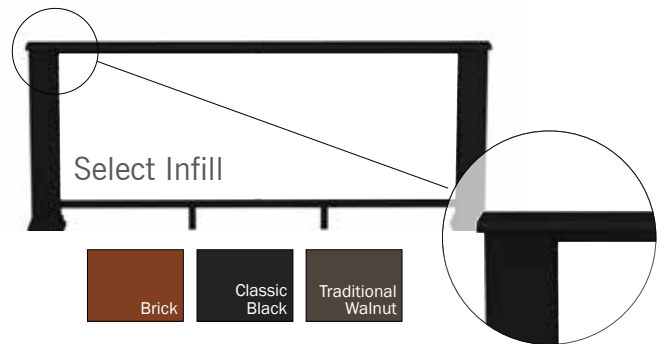

RADIANCERAIL® EXPRESS

Specifically designed to allow quick, easy installation, RadianceRail Express offers a high-quality, capped composite railing system with a solid feel that looks like painted wood at a surprisingly affordable price.

EVOLUTIONS RAIL™ BUILDER

Evolutions Rail Builder Style offers a rustic design with a clean, flat, continuous top rail design in an affordable alternative.

EVOLUTIONS RAIL™ CONTEMPORARY

Evolutions Rail is a capped composite railing system that features a sleek, continuous top rail – uninterrupted by posts – and ingeniously designed to accommodate your choice of dramatic infill options.