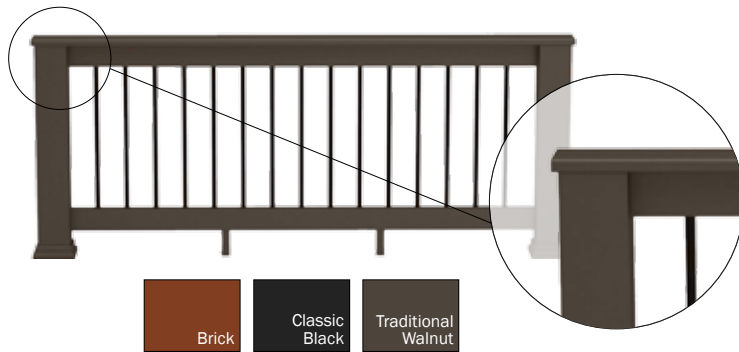

PRODUCT LINE

Railing

RADIANCERAIL®

Smooth lines. Classic colors. Visible elegance. Invisible hardware RadianceRail adds a distinctive profile and high-end presence to any deck with myriad options to mix and match.

RADIANCERAIL® EXPRESS

Specifically designed to allow quick, easy installation, RadianceRail Express offers a high-quality, capped composite railing system with a solid feel that looks like painted wood at a surprisingly affordable price.

EVOLUTIONS RAIL™ BUILDER

Evolutions Rail Builder Style offers a rustic design with a clean, flat, continuous top rail design in an affordable alternative.

EVOLUTIONS RAIL™ CONTEMPORARY

Evolutions Rail is a capped composite railing system that features a sleek, continuous top rail – uninterrupted by posts – and ingeniously designed to accommodate your choice of dramatic infill options.