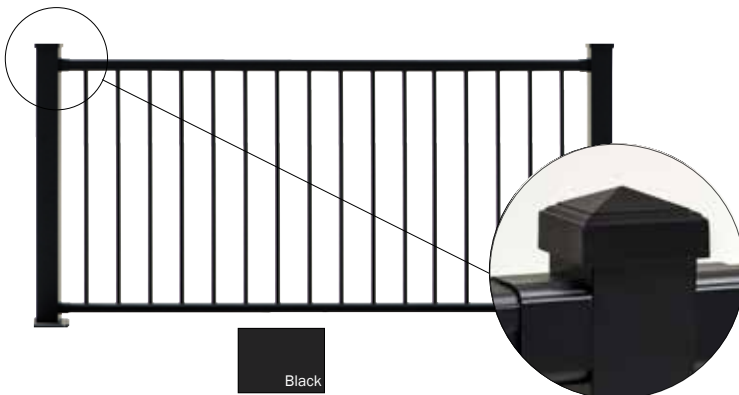

RADIANCERAIL® EXPRESS

Specifically designed to allow quick, easy installation, RadianceRail Express offers a high-quality, capped composite railing system with a solid feel that looks like painted wood at a surprisingly affordable price.

EVOLUTIONS RAIL™ BUILDER

Evolutions Rail Builder Style offers a rustic design with a clean, flat, continuous top rail design in an affordable alternative.

EVOLUTIONS RAIL™ CONTEMPORARY

Evolutions Rail is a capped composite railing system that features a sleek, continuous top rail – uninterrupted by posts – and ingeniously designed to accommodate your choice of dramatic infill options.

IMPRESSION RAIL™ - DUAL BRANDED

Classic aluminum railing that provides unobstructed views and easy installation.

TimberTech railing & lighting product specifics can be found on the next page.

PRODUCT LINE