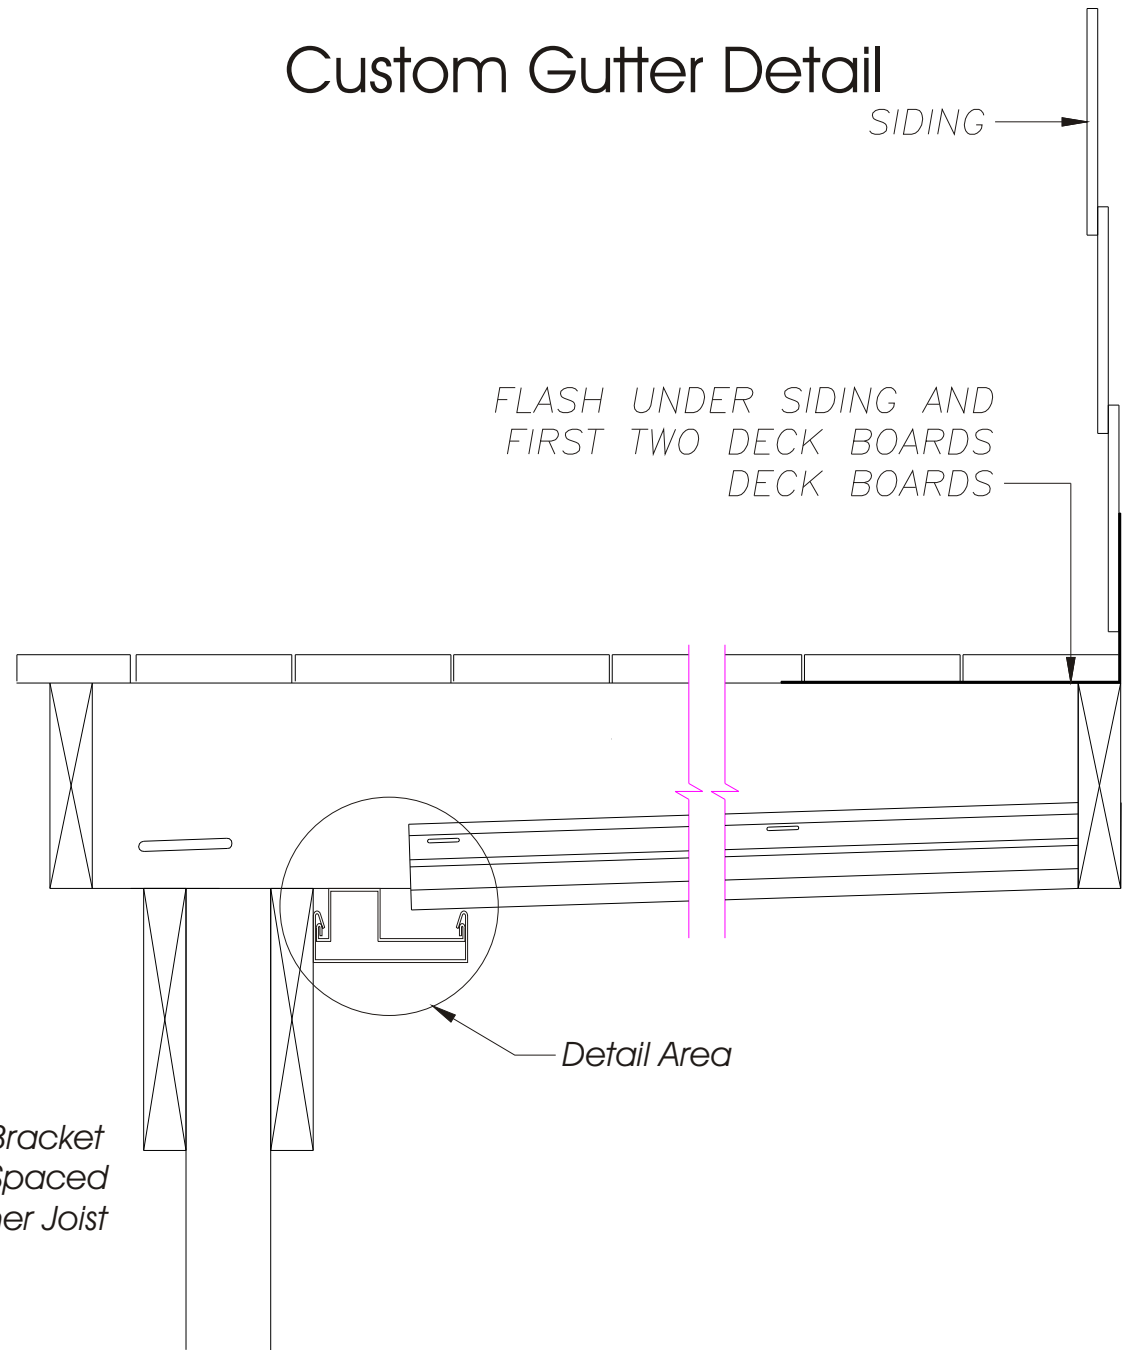

## Custom Gutter Detail

Custom Bracket  
2" Wide Spaced  
Every Other Joist

Custom Gutter

SIDING

FLASH UNDER SIDING AND  
FIRST TWO DECK BOARDS  
DECK BOARDS

Detail Area