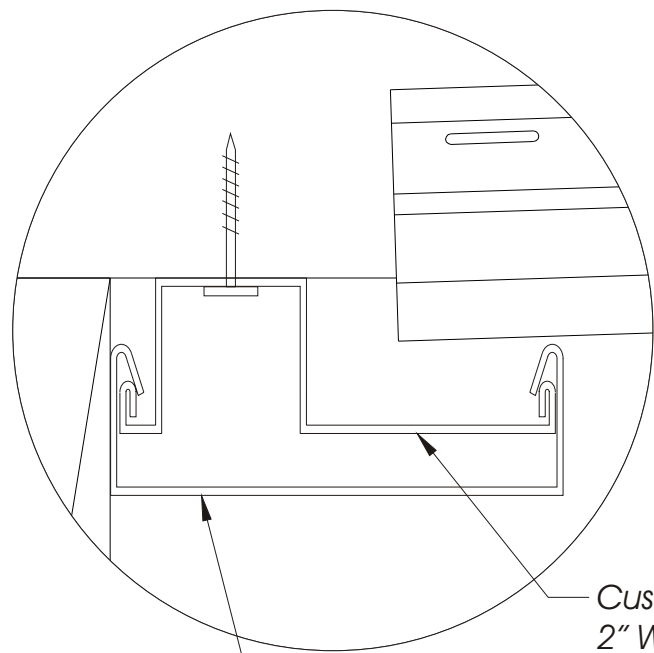

## Custom Gutter Detail

Custom Bracket  
2" Wide Spaced  
Every Other Joist

Custom Gutter

SIDING

FLASH UNDER SIDING AND  
FIRST TWO DECK BOARDS  
DECK BOARDS

Detail Area