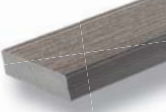

Plank Dimensions	Solid Lengths			Grooved Lengths			12" Fascia	7¼" Fascia
	12'	16'	20'	12'	16'	20'	12'	12'
0.94" x 5.360"	•	•	•					
0.94" x 5.360"		•	•	•	•	•	•	•
1.25" x 5.5"	•	•	•					

EARTHWOOD EVOLUTIONS®

Composite decking capped with a fully protective polymer shell that resists the elements that every deck endures.

Terrain

Tropical

Legacy

Plank Dimensions	Solid Lengths			Grooved Lengths			12" Fascia	7¼" Fascia
	12'	16'	20'	12'	16'	20'	12'	12'
0.94" x 5.360"		•	•	•	•	•	•	•
0.94" x 5.360"		•	•	•	•	•	•	•
0.94" x 5.360"		•	•	•	•	•	•	•
0.94" x 5.360"		•	•	•	•	•	•	•